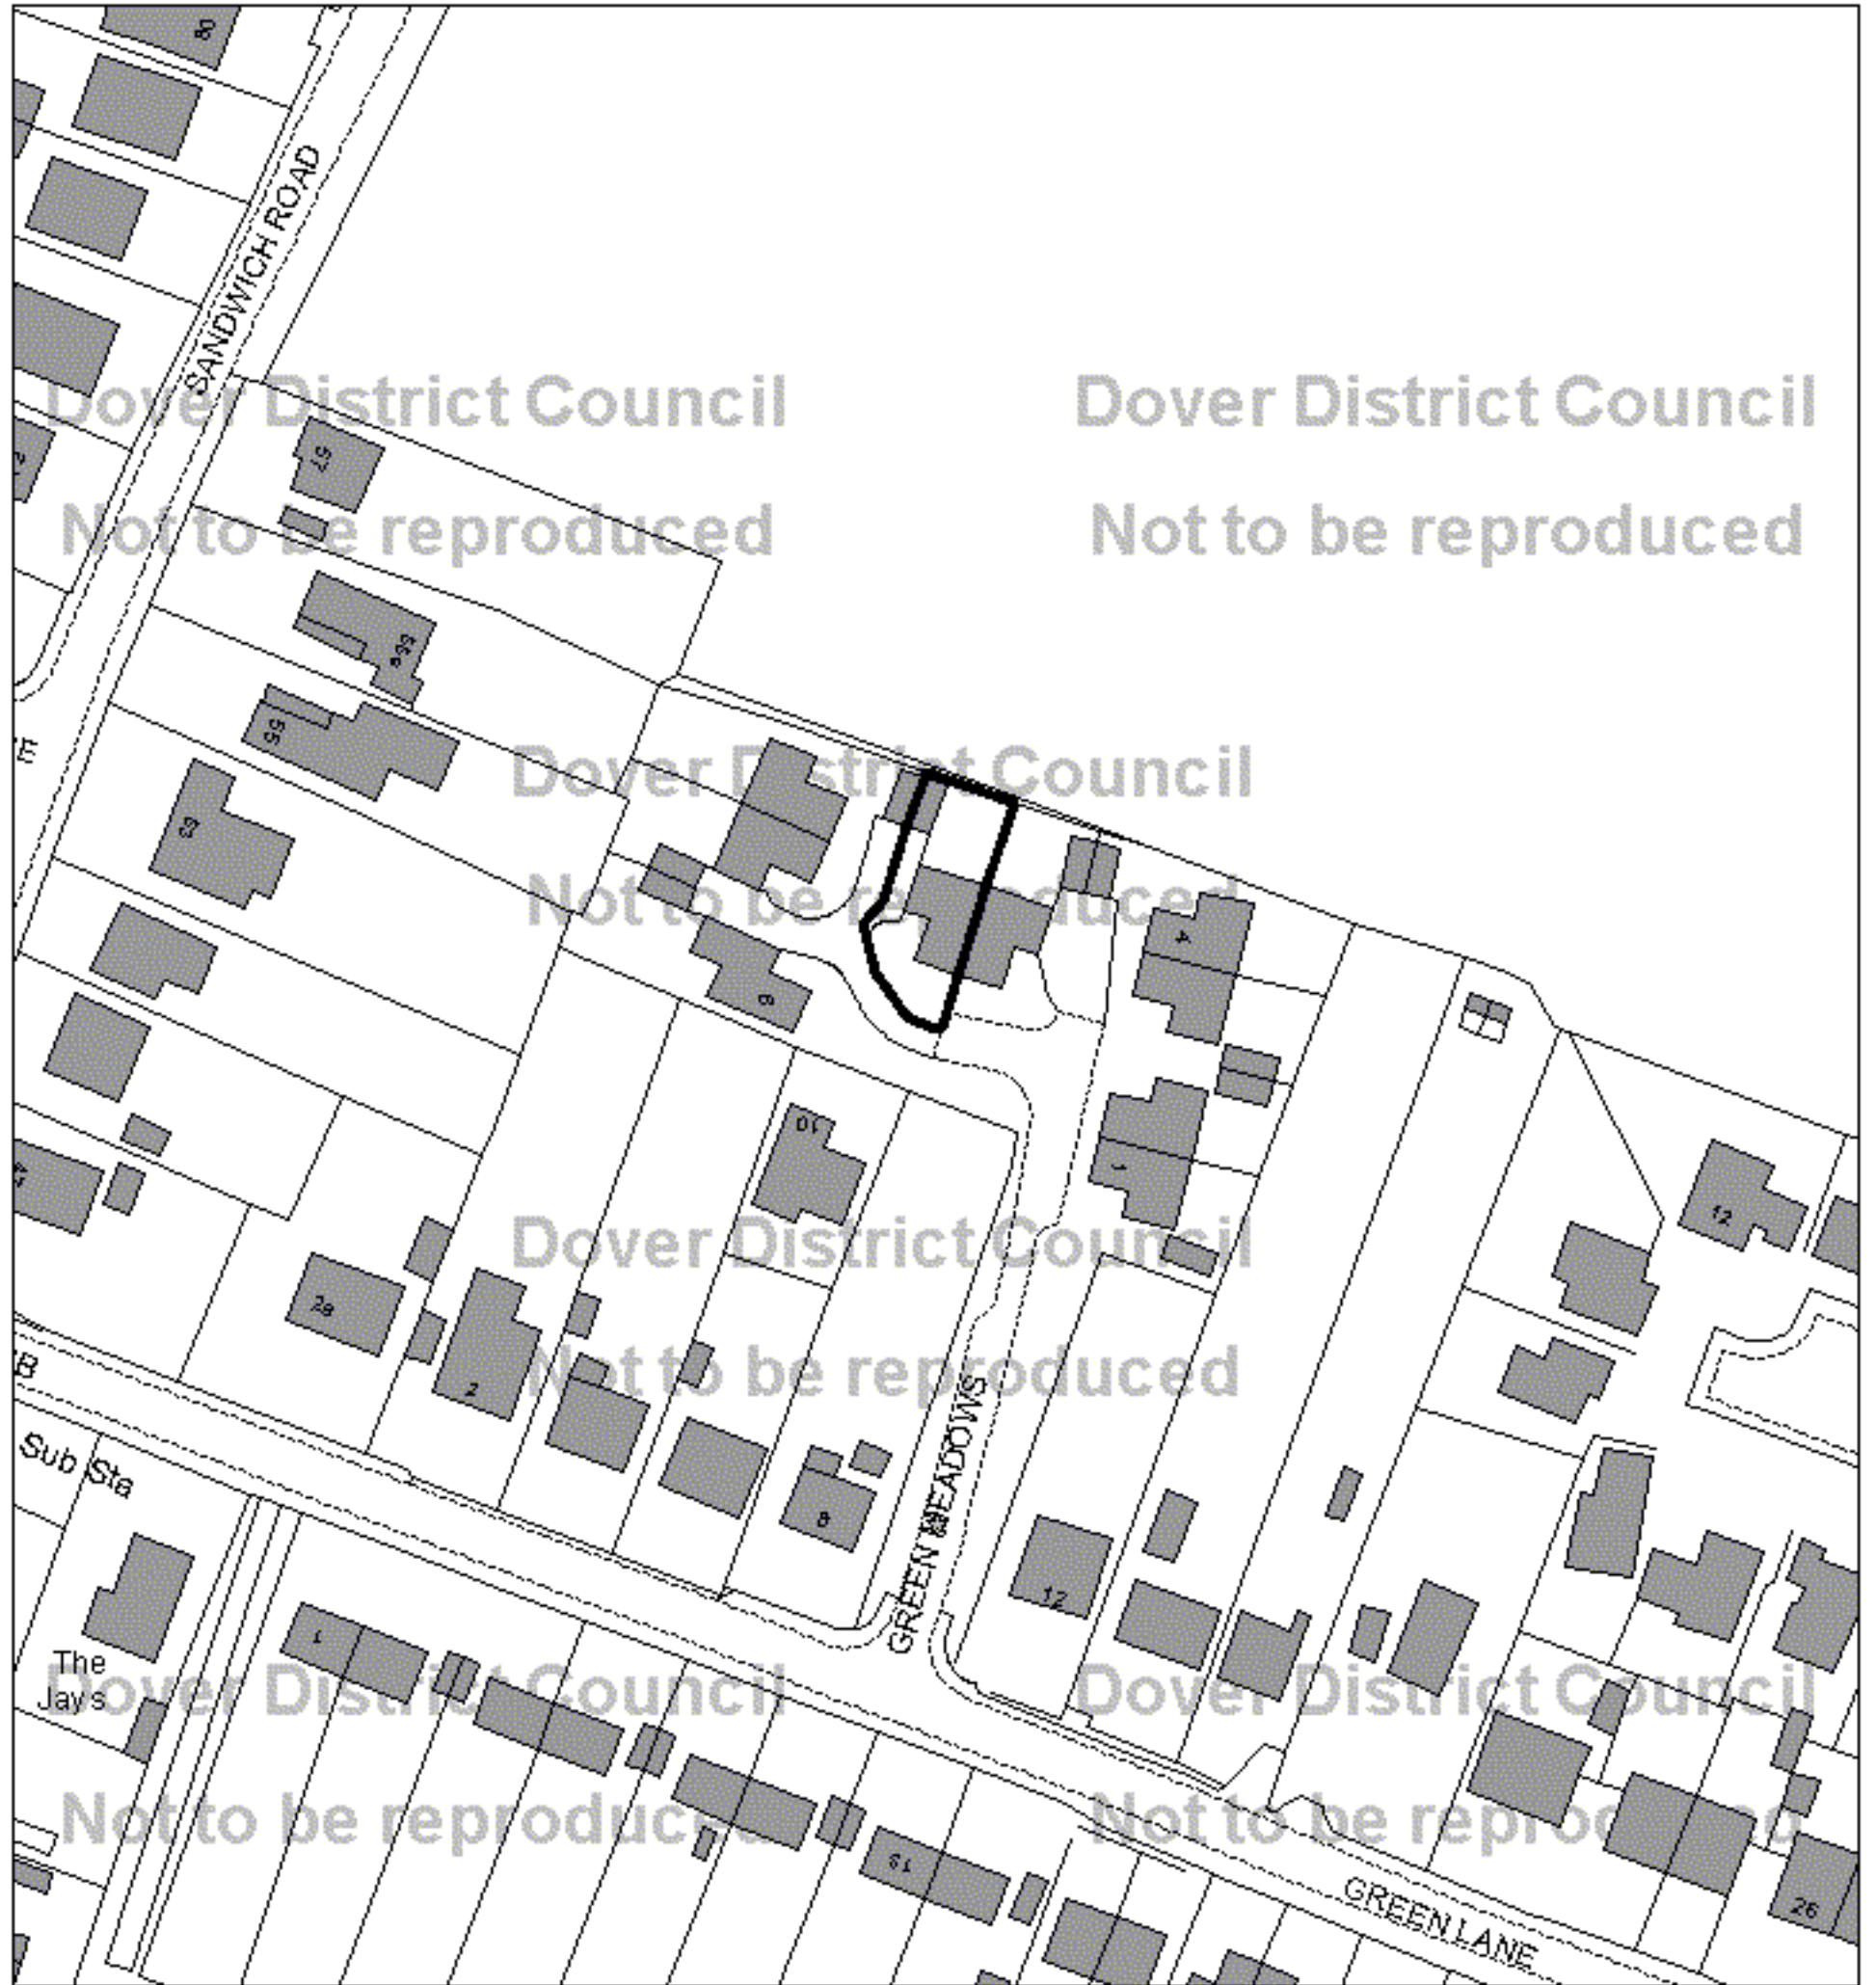

This plan has been produced for Planning Committee purposes only. No further copies may be made.

**Not to scale**

This map is reproduced from Ordnance Survey material with the permission of Ordnance Survey on behalf of the Controller of Her Majesty's Stationery Office © Crown copyright. Unauthorised reproduction infringes Crown copyright and may lead to prosecution or civil proceedings.

Dover District Council Licence Number 100019780  
published 2014

**Note:** This plan is provided for purposes of site identification only.

**Application: DOV/14/00102**

**6 Green Meadows**

**Eythorne**

TR28564949